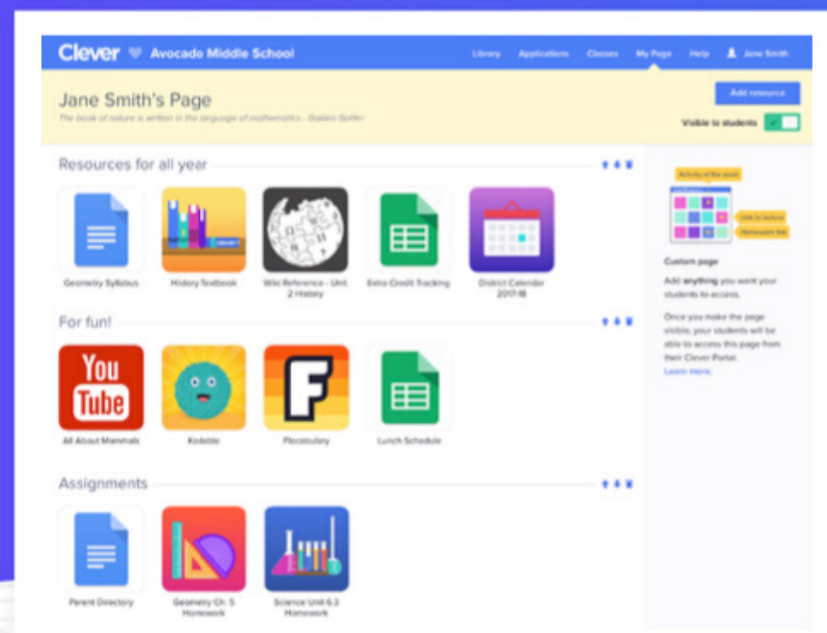

Student home login guide

Help your child use learning technology at home

Hi Families,

Our school uses Clever as an easy way for students to access all the learning applications they use at school in a single location: the Clever Portal.